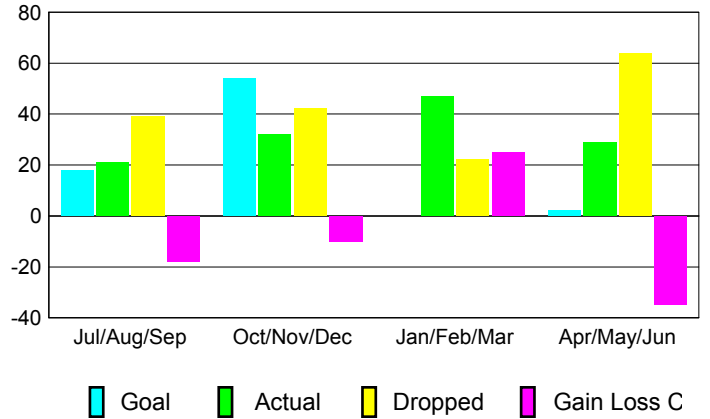

Membership Results 2012-2013
Goal, New, Dropped, Gain/Loss